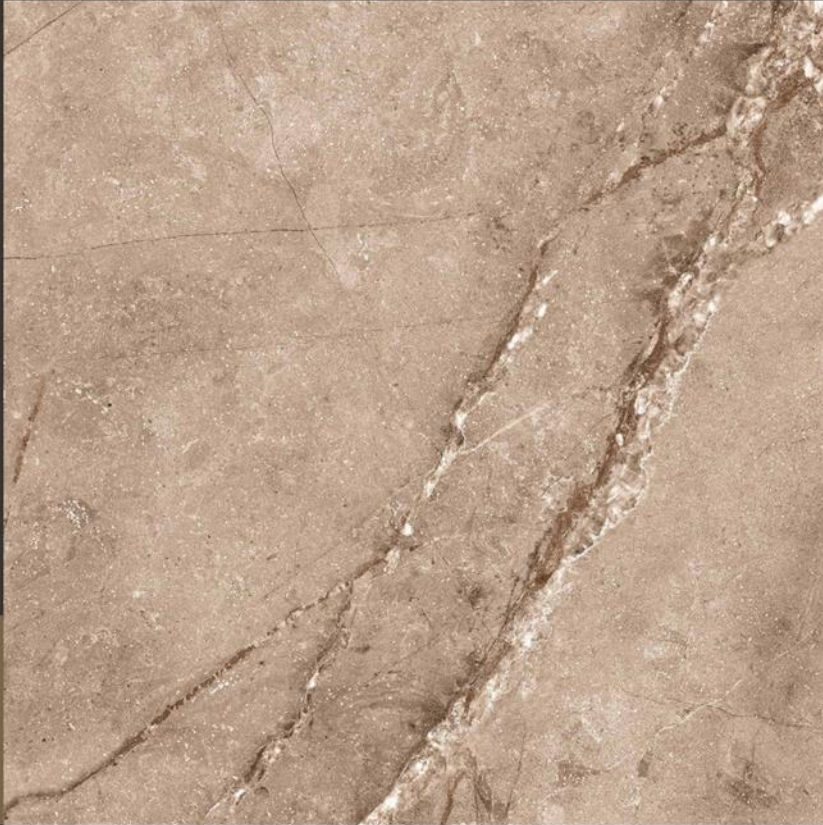

LILERIA BROWN

Thickness : 9MM | Size : 600X600MM | Finish : Glossy

Random : 3