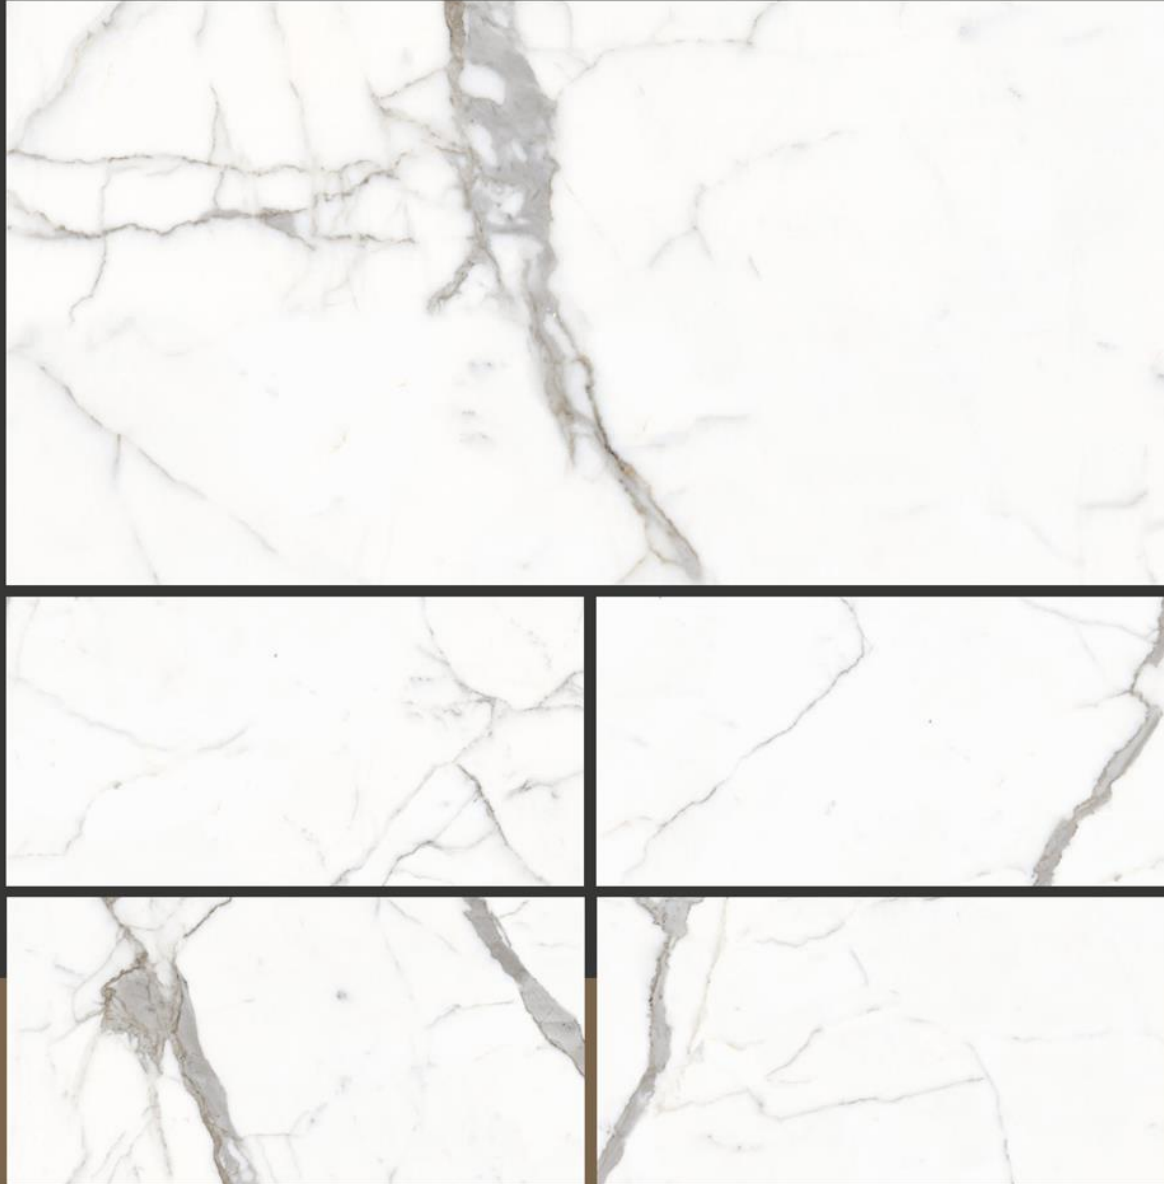

PLUTUS
QUARTZ & TILES

ALPS STATURIO STONE

Thickness : 9.5 MM | Size : 600X1200MM | Finish : Rustic

Random : 9