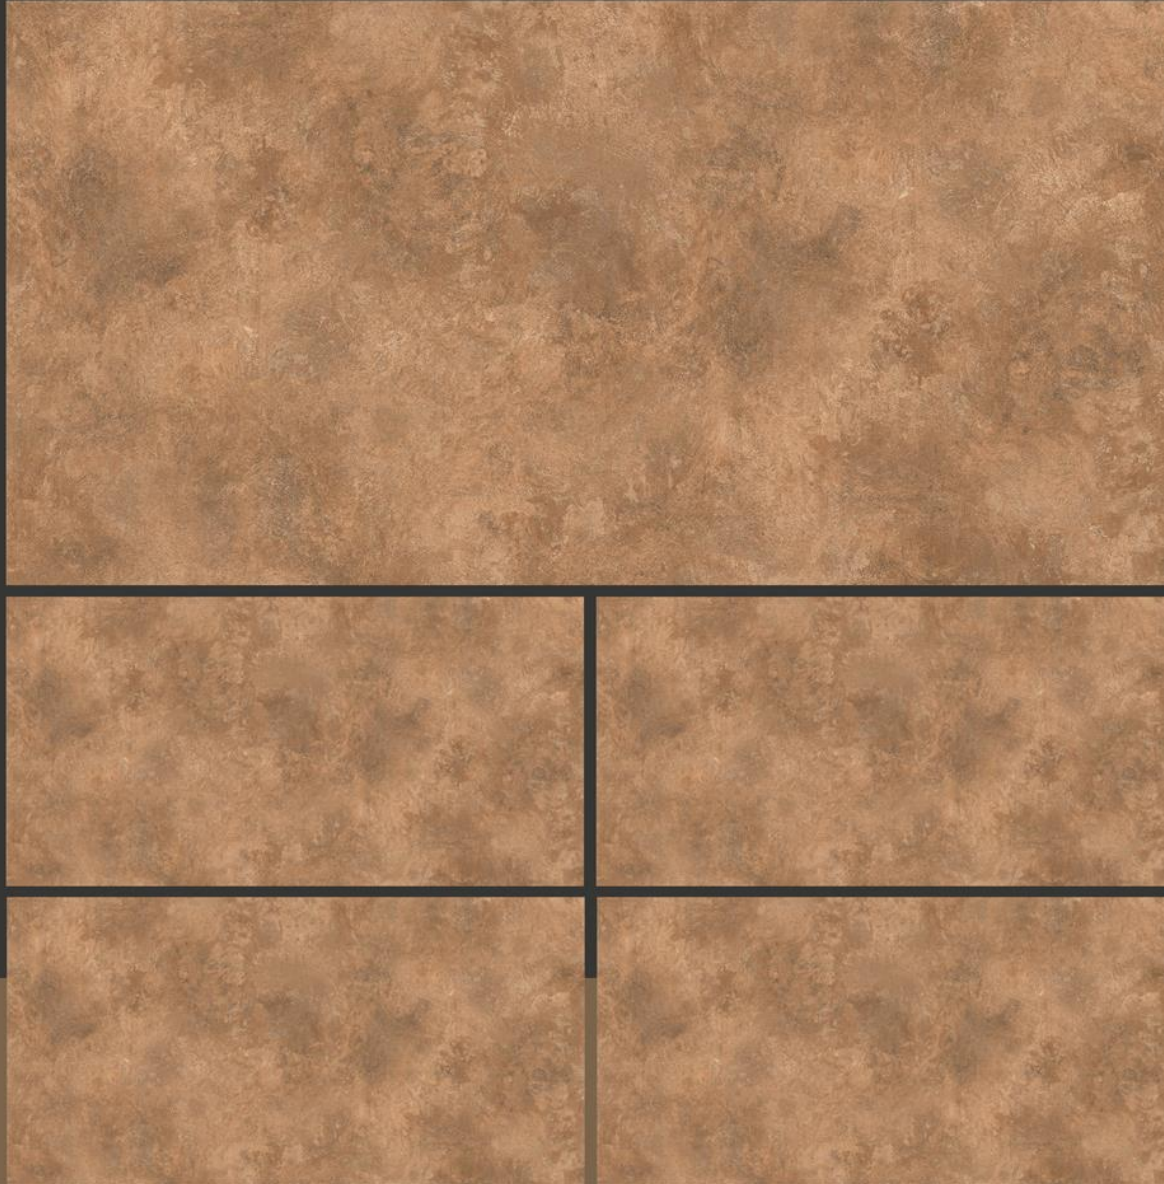

PLUTUS
QUARTZ & TILES

ELISTA COPPER

Thickness : 9.5 MM | Size : 600X1200MM | Finish : Rustic

Random : 1