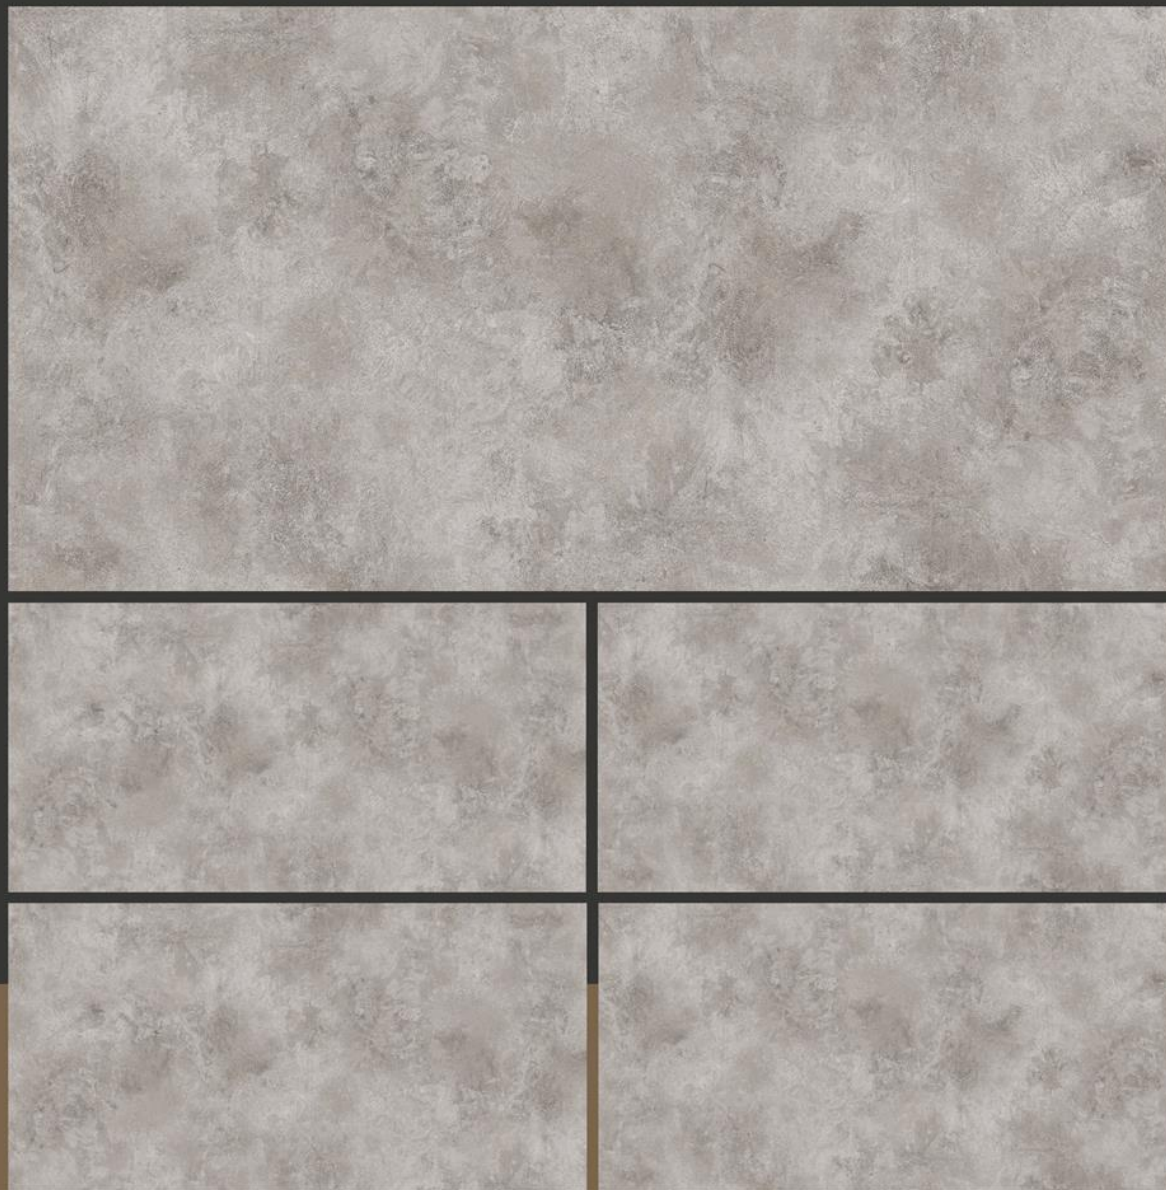

PLUTUS
QUARTZ & TILES

ELISTA GREY

Thickness : 9.5 MM | Size : 600X1200MM | Finish : Rustic

Random : 2