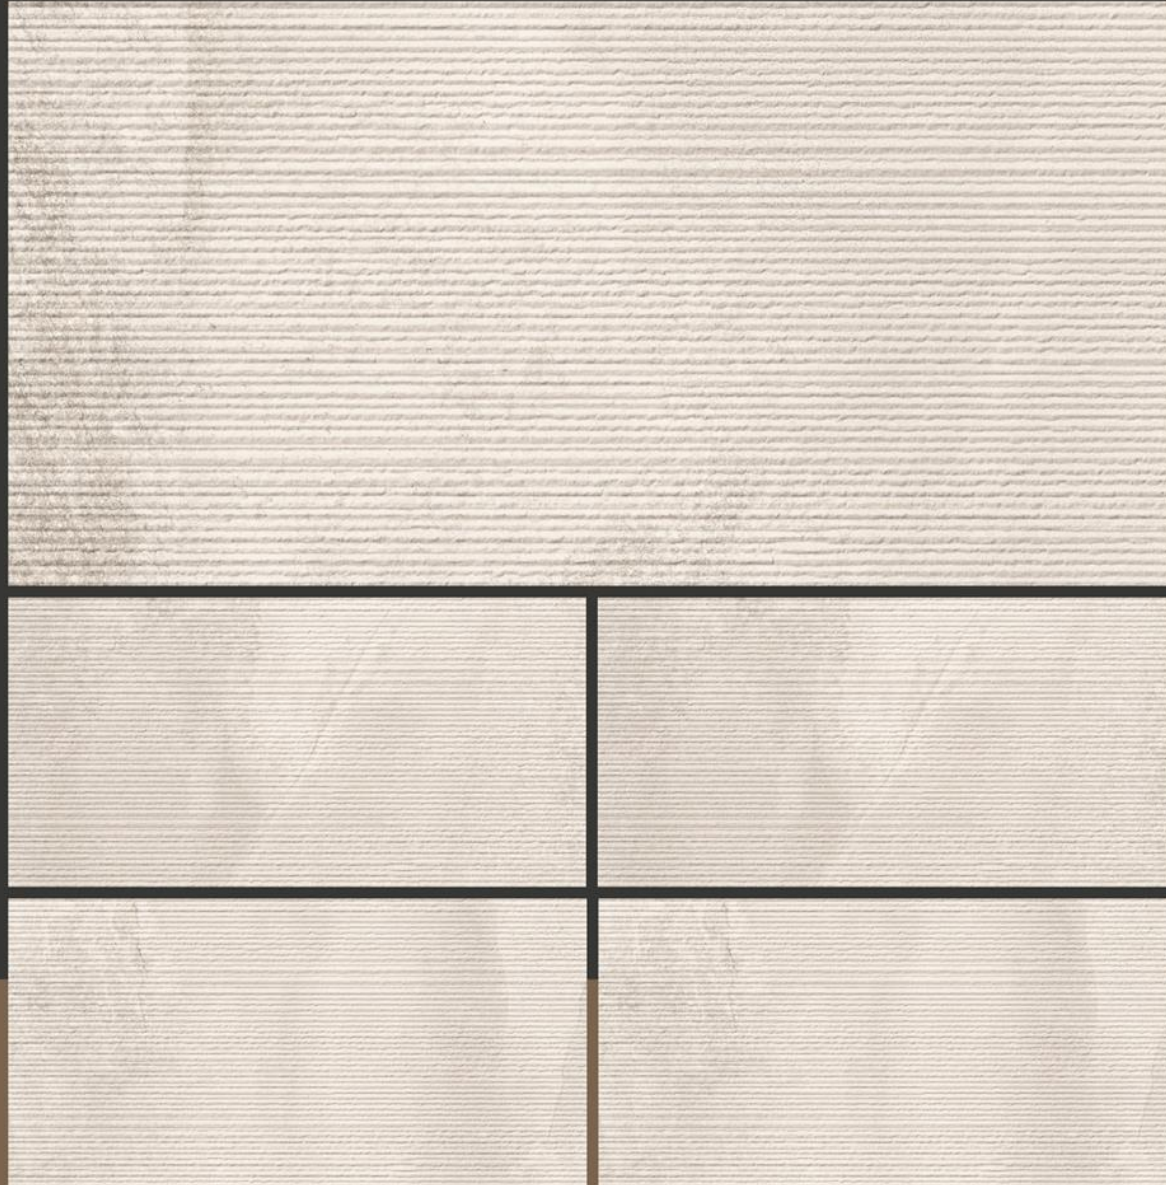

PLUTUS
QUARTZ & TILES

BONTANG GREY _ HL

Thickness : 9.5 MM | Size : 600X1200MM | Finish : Rustic

Random : 3