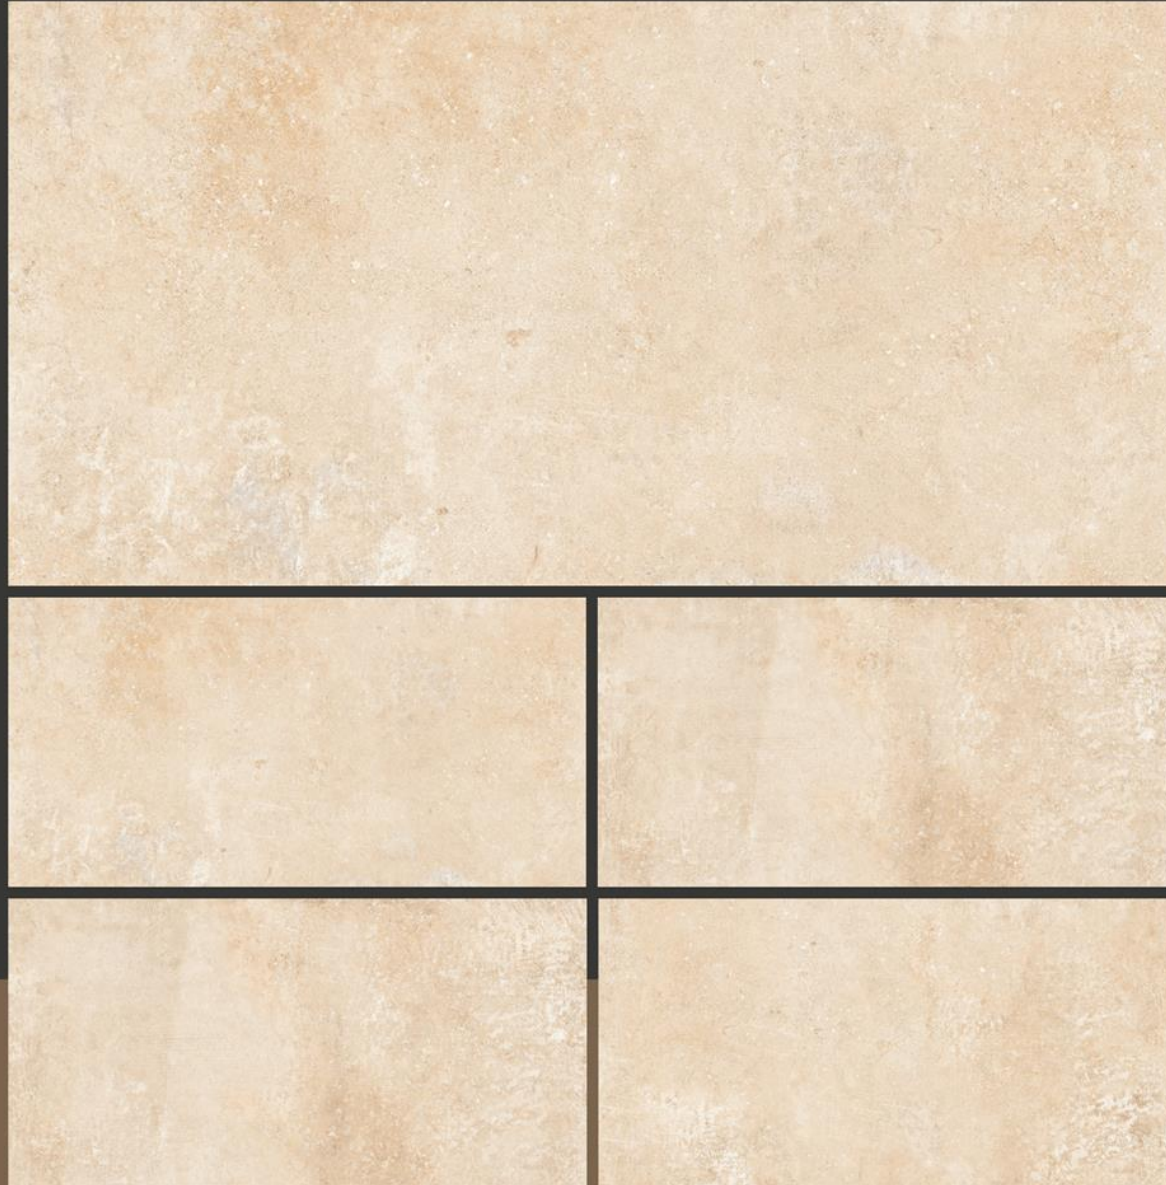

PLUTUS
QUARTZ & TILES

MEDAN BEIGE

Thickness : 9.5 MM | Size : 600X1200MM | Finish : Rustic

Random : 3