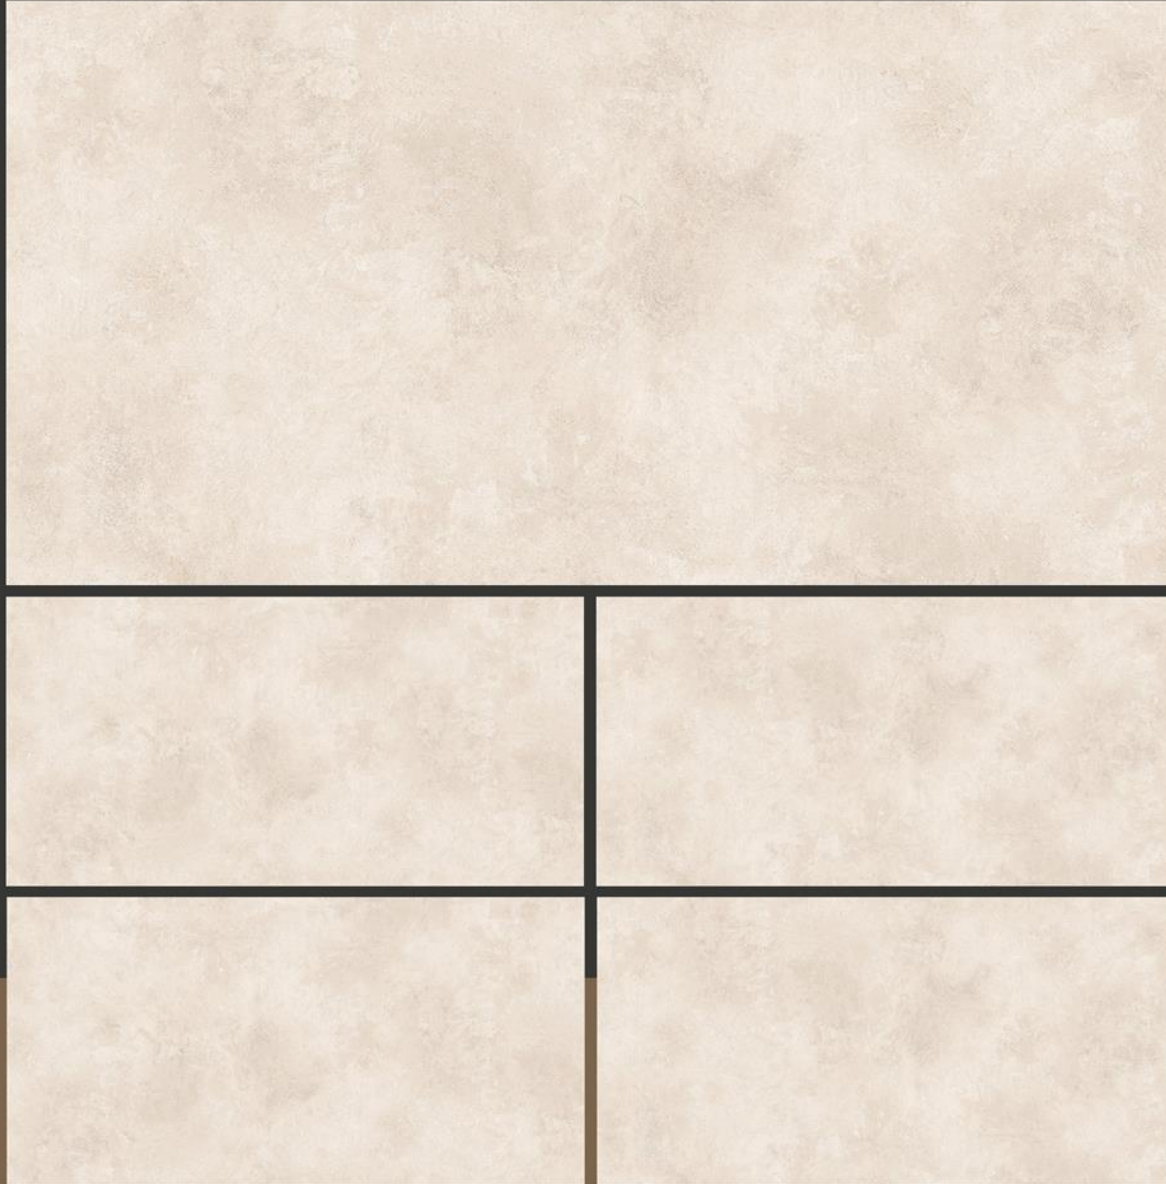

## ELISTA SILVER

Thickness : 9.5 MM | Size : 600X1200MM | Finish : Rustic

Random : 2

PLUTUS  
QUARTZ & TILES