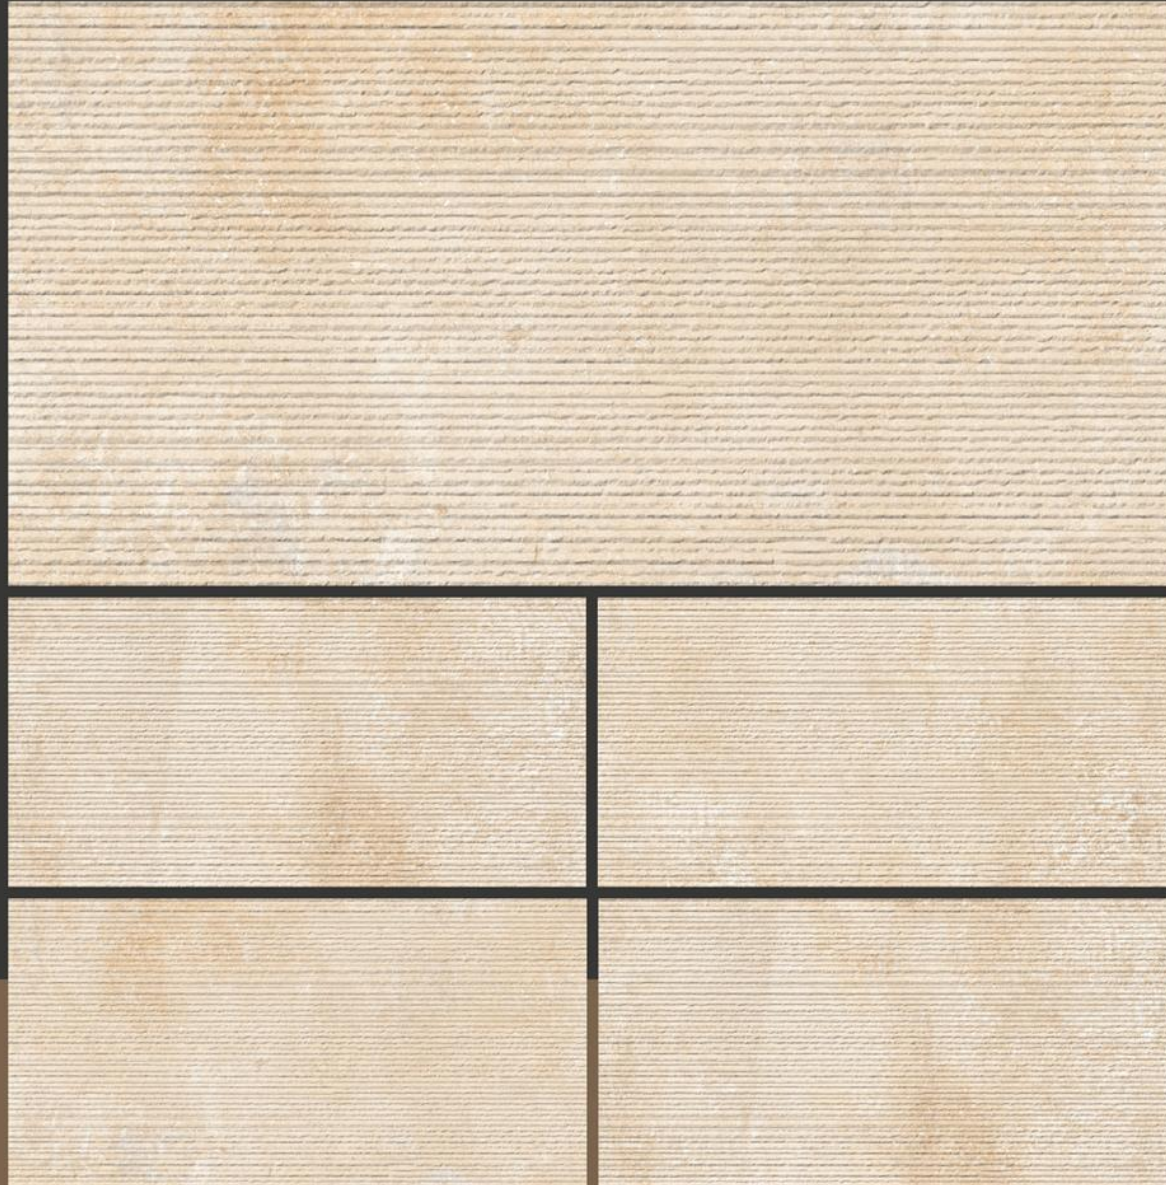

PLUTUS
QUARTZ & TILES

MEDAN BEIGE _ HL

Thickness : 9.5 MM | Size : 600X1200MM | Finish : Rustic

Random : 3